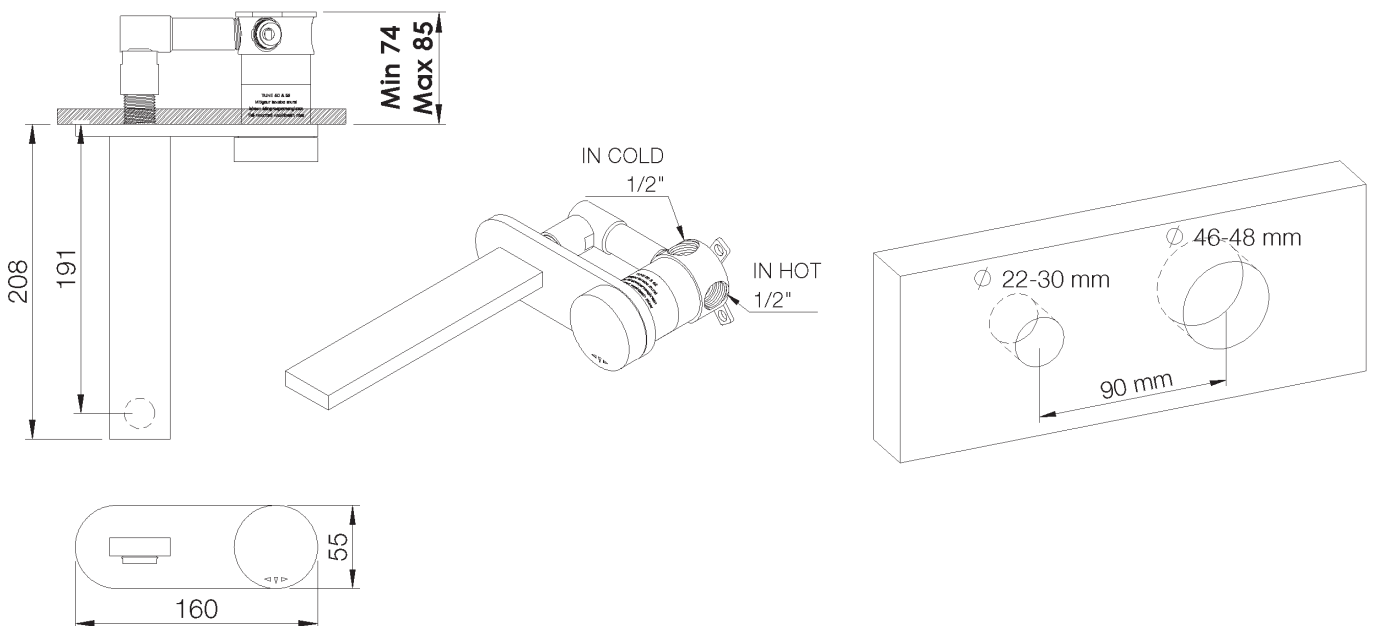

PRODUCT TECHNICAL SHEET

Collection :

TUNE

Ref. :

4695.11.52

Mitigeur de lavabo mural à encastrer, 2 trous, flux cylindrique, bec 200mm

Inbouw 2-gats ééngreepsmengkraan voor wandmontage, cilindrische waterstraal, uitloop 200mm

Concealed wall-mounted 2-hole single-lever washbasin mixer, cylindrical flow, spout 200mm

Picture

Product details

Flow at 3 bar : 5 l/min

Internal mechanism : Mixer ceramic cartridge (90°)

Technical drawing